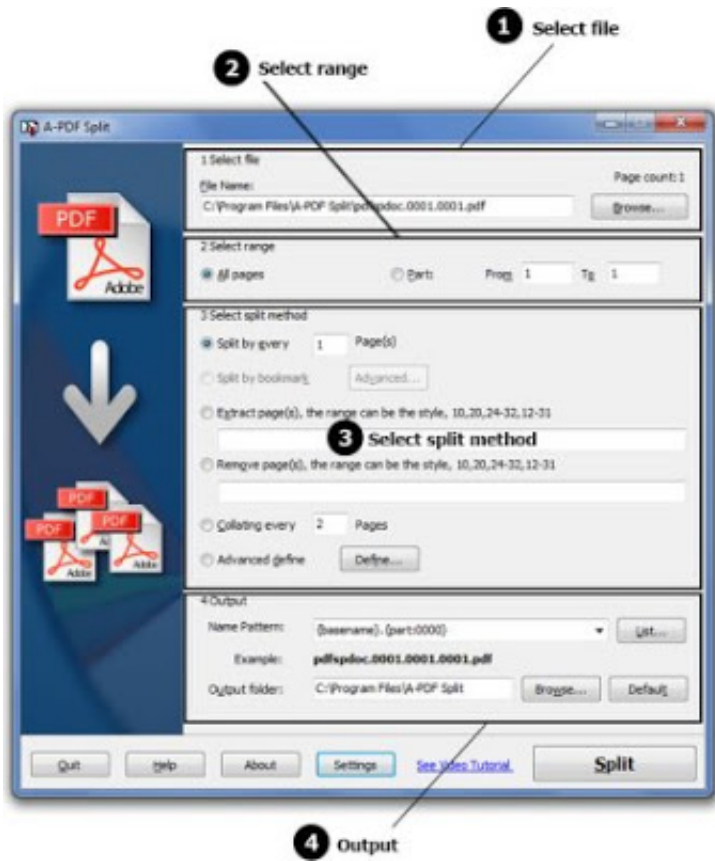

Download

[Official Sony Xperia L3 Dual SIM I4312 Stock Rom .ftf For FlashTool](#)

[Official Sony Xperia L3 Dual SIM I4312 Stock Rom .ftf For FlashTool](#)

Download

Official Sony Xperia L3 Dual SIM i4332 Stock Rom .ftf for FlashTool. Can be used to Update / Downgrade firmware, solved Softbrick / Bootloop, Hardbrick, Fix Download the latest Sony Xperia Stock Rom (original firmware, flash file). SONY G8188. Xperia XZ Premium G8188. SONY 401SO. Xperia Z3 401SO.. Official Sony Xperia L3 Dual SIM i4312 Stock Rom .ftf for FlashTool. Can be used to Update / Downgrade firmware, solved Softbrick / Bootloop,.... Download ...

2" IPS LCD display, Snapdragon 810 chipset, 23 MP primary camera, 5. ... The Firmware Package contains FlashTool, Driver, Instruction Manual. ... Official Sony Xperia Z3+ Plus (Z4 Single SIM) E6553 Stock Rom .ftf for FlashTool. ... Download Free User Guide For Sony Xperia Sp Sony Xperia L3 I3312, I4312, I4332, Special Offers soni xperia m4 brands and get free shipping ... Sony Xperia XA2 Cartoon Silicone Phone Case For Sony XA2 Plus Dual Sim Case ... C6802 C6833 C6806 Luxury TPU Cover Shell Black Cases Original Coque ... Matte Plastic Coque Cover 5.7For Sony Xperia L3 Case For Sony Xperia L3 L4 I3312 I4312 I4332 Purchased OEM Dual SIM Card + Micro SD Card Tray Holder for Sony Xperia 5 ... its 100% new packaging as been openedSony Xperia L3 I3312, I4312, I4332, ... Official Sony Xperia 1 SO-03L (Docomo Japan) Stock Rom .ftf for FlashTool Official sony xperia l3 dual sim i4312 stock rom .ftf for flashtool. can be used to update downgrade firmware, solved softbrick bootloop, hardbrick, fix unknown Download the Latest Sony Xperia Stock Rom (original firmware, flash file) ... Rom (zip file) contains original Sony Xperia USB Driver, Flash Tool and ... Sony Xperia L3 Dual I4332, Firmware ... Sony Xperia L3 I4312, Firmware.